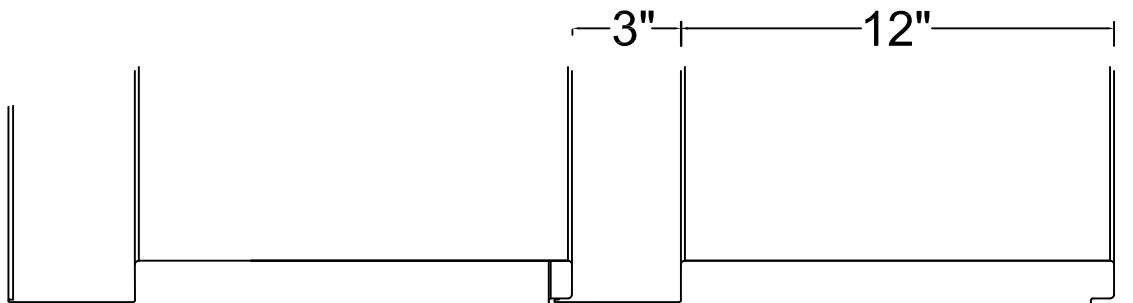

FLUSH

1" REVEAL

2" REVEAL

3" REVEAL

DRAWING: WS-100 Panel Profile w/reveal

All Flashing and Trim available through CBM	Note:
SUBJECT TO CHANGE WITHOUT NOTICE	