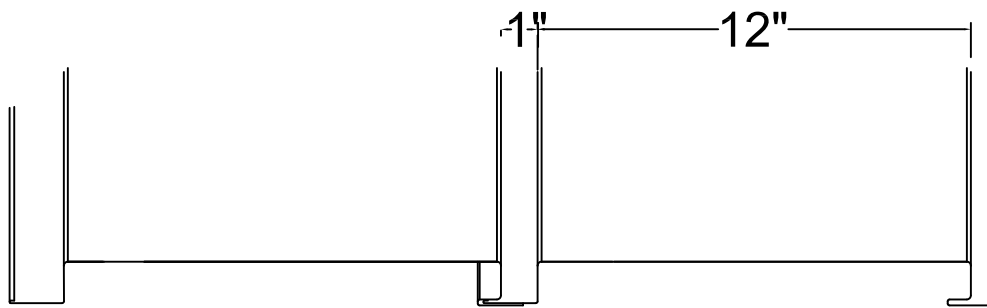

FLUSH

1" REVEAL

2" REVEAL

3" REVEAL

DRAWING: WS-100 Panel Profile w/reveal

All Flashing and Trim available through CBM	Note:
SUBJECT TO CHANGE WITHOUT NOTICE	