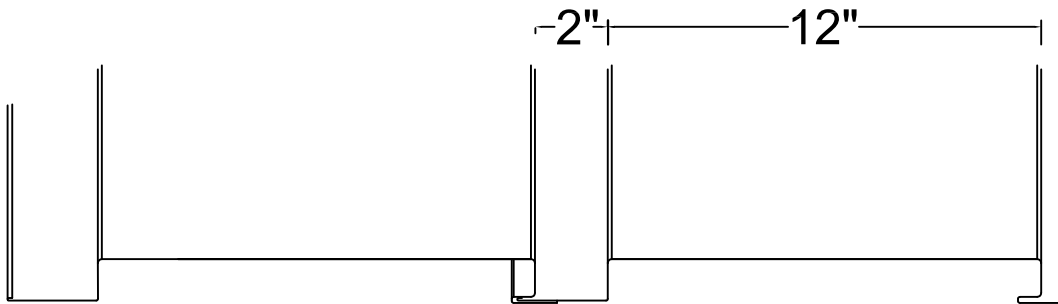

FLUSH

1" REVEAL

2" REVEAL

3" REVEAL

DRAWING: WS-100 Panel Profile w/reveal

All Flashing and Trim available through CBM	Note:
SUBJECT TO CHANGE WITHOUT NOTICE	