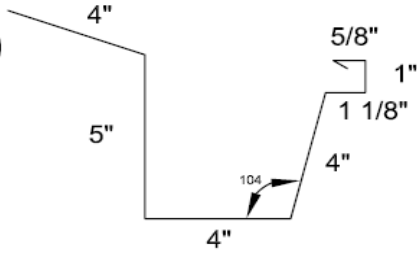

Chimney Saddle

ROOF PITCH		
COLOR		
LIN. FEET		
PRICE per ft.		
S/O		24 inch

P

Valley

ROOF PITCH		
COLOR		
LIN. FEET		
PRICE per ft.		
S/O		24 inch

Q

Curb Sidewall

ROOF PITCH		
COLOR		
LIN. FEET		
PRICE per ft.		
S/O		12 inch

S

ROOF PITCH		
COLOR		
LIN. FEET		
PRICE per ft.		
S/O		24 inch

Customer

Order #

Date

Request date

Shipping

T

Perforated Closure

ROOF PITCH		
COLOR		
LIN. FEET		
PRICE per ft.		
S/O		4 inch

1

ROOF PITCH		
COLOR		
LIN. FEET		
PRICE per ft.		
S/O		20 inch

2

ROOF PITCH		
COLOR		
LIN. FEET		
PRICE per ft.		
S/O		20 inch