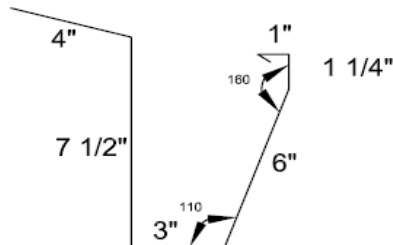

S

ROOF PITCH		
COLOR		
LIN. FEET		
PRICE per ft.		
S/O		24 inch

Customer

Order #

Date

Request date

Shipping

T

Perforated Closure

ROOF PITCH		
COLOR		
LIN. FEET		
PRICE per ft.		
S/O		4 inch

1

ROOF PITCH		
COLOR		
LIN. FEET		
PRICE per ft.		
S/O		20 inch

2

ROOF PITCH		
COLOR		
LIN. FEET		
PRICE per ft.		
S/O		20 inch

3

ROOF PITCH		
COLOR		
LIN. FEET		
PRICE per ft.		
S/O		24 inch

4

ROOF PITCH		
COLOR		
LIN. FEET		
PRICE per ft.		
S/O		15 inch

5

ROOF PITCH		
COLOR		
LIN. FEET		
PRICE per ft.		
S/O		11 inch

Customer

Order #