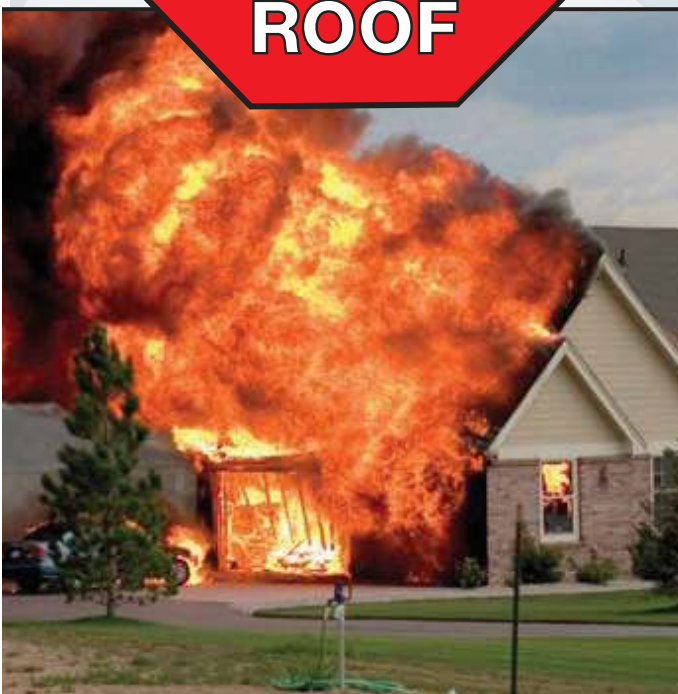

**HELP
PROTECT
YOUR HOME
WITH A
CUSTOM-BILT
METALS
ROOF**