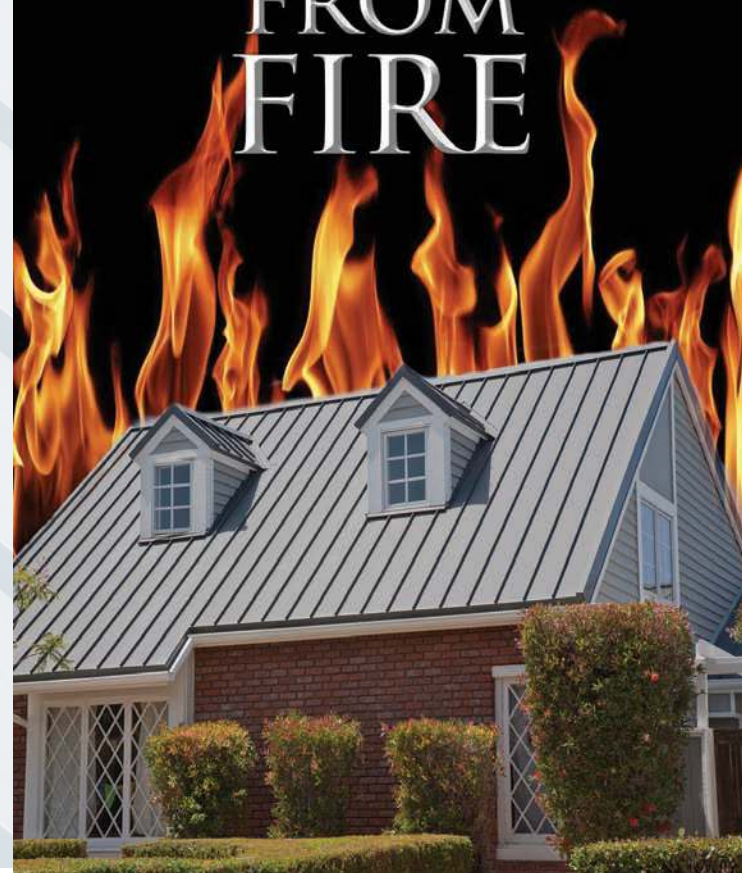

ROOFING FEATURES

- Class A fire rating
- Over 9 different panel profiles
- Wall and soffit panels
- Available in 26GA, 24GA and special order 22GA
- 29 colors available, including natural metals Zincalume®, Copper and Rheinzink®
- Perfect for residential and commercial applications
- Energy-Efficient
- ENERGY STAR® rated Cool Roof